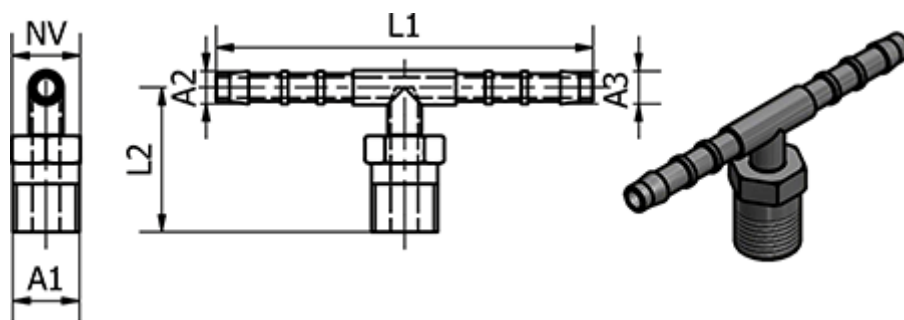

# Data Sheet

Article number: 58632243

Description: Tube Connector 32.243, Ø8 /Ø8 - R 1/4"  
Tee connector

## Measures

Ext. hose diameter A2 = 8

Ext. hose diameter A3 = 8

L1 = 66

L2 = 27.5

NV = 14

Thread A1 = R 1/4"